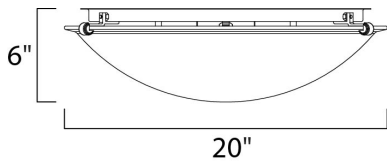

**MEASUREMENTS**

DIMENSION : 20" L x 20" W x 6" H  
 HANGING WEIGHT : 8.38 lb

**LAMPING**

INPUT VOLTAGE : 120V  
 BULB : 4 x 60W Incandescent E26 Medium , 240W Total  
 BULB INCLUDED : (Not Included)  
 DIMMABLE : Yes