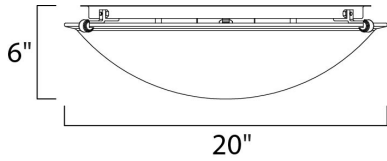

MEASUREMENTS

DIMENSION : 20" L x 20" W x 6" H
 HANGING WEIGHT : 8.38 lb

LAMPING

INPUT VOLTAGE : 120V
 BULB : 4 x 60W Incandescent E26 Medium , 240W Total
 BULB INCLUDED : (Not Included)
 DIMMABLE : Yes

FINISHES OPTION