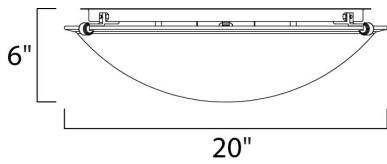

**MEASUREMENTS**

DIMENSION : 20" L x 20" W x 6" H  
 HANGING WEIGHT : 8.38 lb

**LAMPING**

INPUT VOLTAGE : 120V  
 BULB : 4 x 60W Incandescent E26 Medium , 240W Total  
 BULB INCLUDED : (Not Included)  
 DIMMABLE :