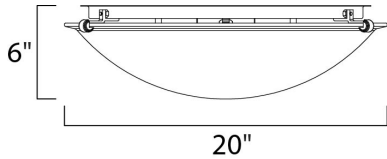

**MEASUREMENTS**

DIMENSION : 20" L x 20" W x 6" H  
 HANGING WEIGHT : 8.38 lb

**LAMPING**

INPUT VOLTAGE : 120V  
 BULB : 4 x 60W Incandescent E26 Medium , 240W Total  
 BULB INCLUDED : (Not Included)  
 DIMMABLE : Yes