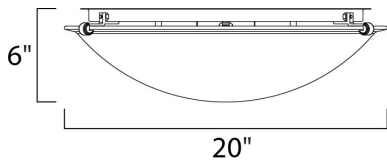

**MEASUREMENTS**

DIMENSION : 20" L x 20" W x 6" H  
 HANGING WEIGHT : 8.38 lb

**LAMPING**

INPUT VOLTAGE : 120V  
 BULB : 4 x 60W Incandescent E26 Medium , 240W Total  
 BULB INCLUDED : (Not Included)  
 DIMMABLE :