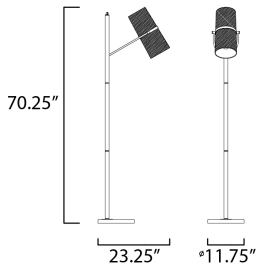

MEASUREMENTS

DIMENSION : 11.75" W x 70.25" H x 23.25" Ext
 MAX OAH : 13.75" W
 HANGING WEIGHT : 19.36 lb

LAMPING

INPUT VOLTAGE : 120V
 BULB : 2 x 60W Incandescent E26 Medium , 120W Total
 BULB INCLUDED : (Not Included)
 DIMMABLE :