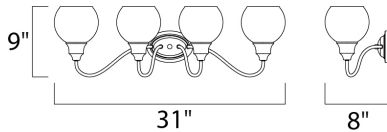

**PRODUCT DESCRIPTION**

Curved arms support circular glass with an open bottom which can be installed facing up or down. Available in your choice of Polished Chrome with Clear glass or Satin Nickel with Satin White glass.

**MEASUREMENTS**

DIMENSION : 31" W x 9" H x 8" Ext  
 BACK PLATE : 6" W x 4.15" H x 5.25" HCO  
 HANGING WEIGHT : 3.53 lb

**LAMPING**

INPUT VOLTAGE : 120V  
 BULB : 4 x 60W Incandescent E26 Medium , 240W Total  
 BULB INCLUDED : (Not Included)  
 DIMMABLE :