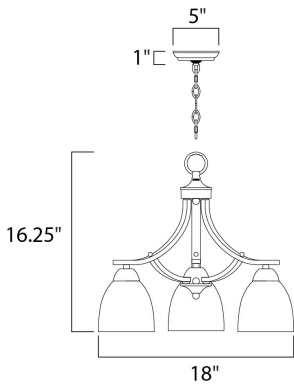

**PRODUCT DESCRIPTION**

This transitional design works in any style home. Full length oval backplates support simple bell-shaped, Frosted glass shades. Available in Satin Nickel, Matte Black, and Polished Chrome.

**MEASUREMENTS**

DIMENSION : 18" L x 18" W x 16.25" H  
 CANOPY : 5.12" W x 1" H x 5.12" L  
 HANGING WEIGHT : 5.86 lb

**LAMPING**

INPUT VOLTAGE : 120V  
 BULB : 3 x 60W Incandescent E26 Medium , 180W Total  
 BULB INCLUDED : (Not Included)  
 DIMMABLE :