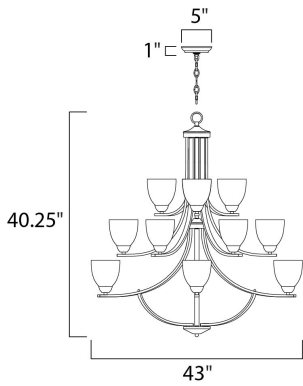

PRODUCT DESCRIPTION

This transitional design works in any style home. Full length oval backplates support simple bell-shaped, Frosted glass shades. Available in Satin Nickel, Matte Black, and Polished Chrome.

MEASUREMENTS

DIMENSION : 43" L x 43" W x 40.25" H
 CANOPY : 5" W x 1" H x 5" L
 HANGING WEIGHT : 34.54 lb

LAMPING

INPUT VOLTAGE : 120V
 BULB : 15 x 40W Incandescent E26 Medium , 600W Total
 BULB INCLUDED : (Not Included)
 DIMMABLE : Yes