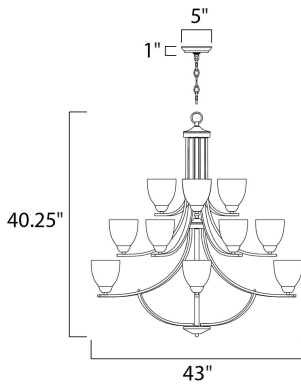

**PRODUCT DESCRIPTION**

This transitional design works in any style home. Full length oval backplates support simple bell-shaped, Frosted glass shades. Available in Satin Nickel, Matte Black, and Polished Chrome.

**MEASUREMENTS**

DIMENSION : 43" L x 43" W x 40.25" H  
 CANOPY : 5" W x 1" H x 5" L  
 HANGING WEIGHT : 34.54 lb

**LAMPING**

INPUT VOLTAGE : 120V  
 BULB : 15 x 40W Incandescent E26 Medium , 600W Total  
 BULB INCLUDED : (Not Included)  
 DIMMABLE : Yes