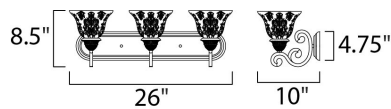

PRODUCT DESCRIPTION

In either Screen Amber or Soft Vanilla Glass, the sharp angles of the Oil Rubbed Bronze body modernizes and inspires.

MEASUREMENTS

DIMENSION : 26" W x 8.5" H x 10" Ext
 BACK PLATE : 24" W x 4.63" H
 HANGING WEIGHT : 8.25 lb