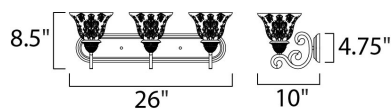

PRODUCT DESCRIPTION

In either Screen Amber or Soft Vanilla Glass, the sharp angles of the Oil Rubbed Bronze body modernizes and inspires.

MEASUREMENTS

DIMENSION : 26" W x 8.5" H x 10" Ext
 BACK PLATE : 24" W x 4.63" H
 HANGING WEIGHT : 8.25 lb