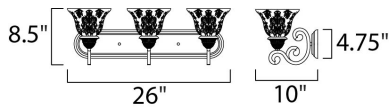

PRODUCT DESCRIPTION

In either Screen Amber or Soft Vanilla Glass, the sharp angles of the Oil Rubbed Bronze body modernizes and inspires.

MEASUREMENTS

DIMENSION : 26" W x 8.5" H x 10" Ext
 BACK PLATE : 24" W x 4.63" H
 HANGING WEIGHT : 8.25 lb