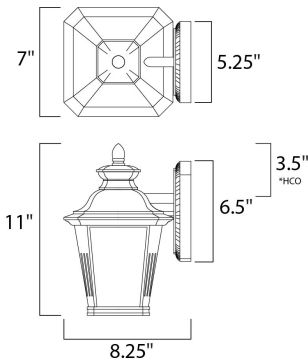

PRODUCT DESCRIPTION

Knoxville is an updated take on the traditional lantern style. Finished in Bronze and with the option of Clear or Frosted glass, our Incandescent version is sure to wow.

MEASUREMENTS

DIMENSION : 7" W x 11" H x 8.25" Ext
BACK PLATE : 5.25" W x 6.5" H x 3.5" HCO
HANGING WEIGHT : 3.1 lb

LAMPING

INPUT VOLTAGE : 120V
BULB : 1 x 60W Incandescent E26 Medium , 60W Total
BULB INCLUDED : (Not Included)
DIMMABLE :

FINISHES OPTION

Bronze (BZ)

GLASS

Frosted Seedy FS

MATERIAL

Die Cast Aluminum, Glass

RATINGS

cETLus
Wet Location

ADDITIONAL

OPERATING TEMPERATURE:
-20°C (-4°F), 40°C (104°F)

Always consult a qualified electrician before installing any lighting product.