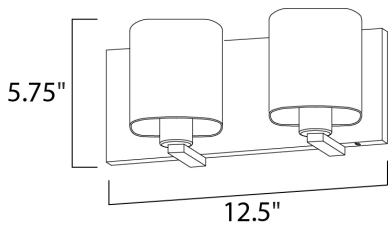

PRODUCT DESCRIPTION

Satin White bands of cased glass wrap around each lamp creating a soft ribbon of light. Back plates finished in Polished Chrome or Satin Nickel complement the majority of bath fittings.

MEASUREMENTS

- DIMENSION : 12.5" W x 5.75" H x 5.5" Ext
- BACK PLATE : 12.5" W x 5.5" H x 2.75" HCO
- HANGING WEIGHT : 3.12 lb

LAMPING

- INPUT VOLTAGE : 120V
- BULB : 2 x 60W Incandescent E26 Medium , 120W Total
- BULB INCLUDED : (Not Included)
- DIMMABLE : Yes