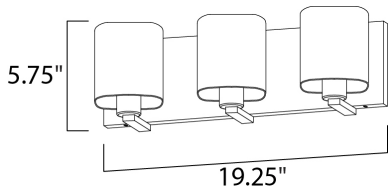

PRODUCT DESCRIPTION

Satin White bands of cased glass wrap around each lamp creating a soft ribbon of light. Back plates finished in Polished Chrome or Satin Nickel complement the majority of bath fittings.

MEASUREMENTS

- DIMENSION : 19.25" W x 5.75" H x 5.5" Ext
- BACK PLATE : 19.25" W x 5.5" H x 2.75" HCO
- HANGING WEIGHT : 4.99 lb

LAMPING

- INPUT VOLTAGE : 120V
- BULB : 3 x 60W Incandescent E26 Medium , 180W Total
- BULB INCLUDED : (Not Included)
- DIMMABLE :