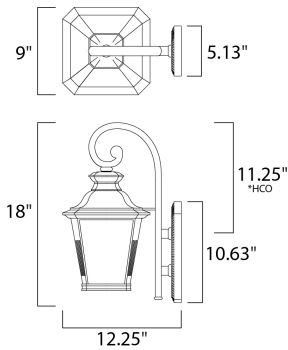

PRODUCT DESCRIPTION

Knoxville is an updated take on the traditional lantern style. Finished in Bronze and with the option of Clear or Frosted glass, our Incandescent version is sure to wow.

MEASUREMENTS

- DIMENSION : 9" W x 18.5" H x 12.25" Ext
- BACK PLATE : 5.25" W x 10.5" H x 11.25" HCO
- HANGING WEIGHT : 5.81 lb

LAMPING

- INPUT VOLTAGE : 120V
- BULB : 1 x 60W Incandescent E26 Medium , 60W Total
- BULB INCLUDED : (Not Included)

FINISHES OPTION

GLASS

Frosted Seedy FS

MATERIAL

Die Cast Aluminum, Glass

RATINGS

cETLus
Wet Location

ADDITIONAL

OPERATING TEMPERATURE:
-20°C (-4°F), 40°C (104°F)

Always consult a qualified electrician before installing any lighting product.