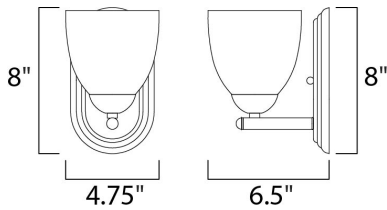

**PRODUCT DESCRIPTION**

This transitional design works in any style home. Intersecting, rectangular tubing finished in your choice of Satin Nickel or Oil Rubbed Bronze gently curves to support simple line Frost glass shades.

**MEASUREMENTS**

- DIMENSION : 5" W x 8" H x 6.5" Ext
- BACK PLATE : 4.75" W x 8" H x 4" HCO
- HANGING WEIGHT : 1.56 lb

**LAMPING**

- INPUT VOLTAGE : 120V
- BULB : 1 x 60W Incandescent E26 Medium , 60W Total
- BULB INCLUDED : (Not Included)
- DIMMABLE : Yes