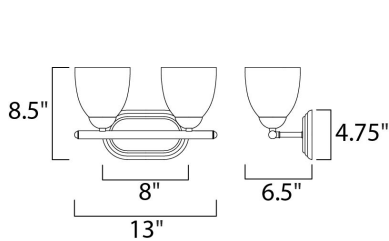

PRODUCT DESCRIPTION

This transitional design works in any style home. Full length oval backplates support simple bell-shaped, Frosted glass shades. Available in Satin Nickel, Matte Black, and Polished Chrome.

MEASUREMENTS

DIMENSION : 13" W x 8.5" H x 6.5" Ext
 BACK PLATE : 8" W x 4.75" H x 6.5" HCO
 HANGING WEIGHT : 2.87 lb

LAMPING

INPUT VOLTAGE : 120V
 BULB : 2 x 60W Incandescent E26 Medium , 120W Total
 BULB INCLUDED : (Not Included)
 DIMMABLE : Yes