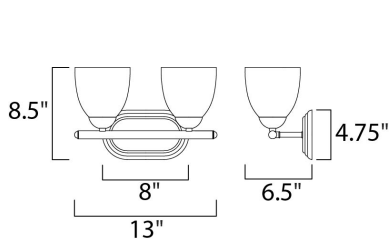

PRODUCT DESCRIPTION

This transitional design works in any style home. Intersecting, rectangular tubing finished in your choice of Satin Nickel or Oil Rubbed Bronze gently curves to support simple line Frost glass shades.

MEASUREMENTS

- DIMENSION : 13" W x 8.5" H x 6.5" Ext
- BACK PLATE : 8" W x 4.75" H x 6.5" HCO
- HANGING WEIGHT : 2.87 lb

LAMPING

- INPUT VOLTAGE : 120V
- BULB : 2 x 60W Incandescent E26 Medium , 120W Total
- BULB INCLUDED : (Not Included)
- DIMMABLE : Yes