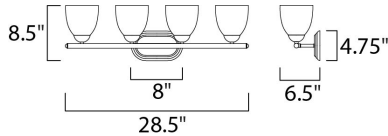

**PRODUCT DESCRIPTION**

This transitional design works in any style home. Full length oval backplates support simple bell-shaped, Frosted glass shades. Available in Satin Nickel, Matte Black, and Polished Chrome.

**MEASUREMENTS**

DIMENSION : 28.5" W x 8.5" H x 6.5" Ext  
 BACK PLATE : 8" W x 4.75" H x 6.5" HCO  
 HANGING WEIGHT : 6.4 lb

**LAMPING**

INPUT VOLTAGE : 120V  
 BULB : 4 x 60W Incandescent E26 Medium , 240W Total  
 BULB INCLUDED : (Not Included)  
 DIMMABLE :