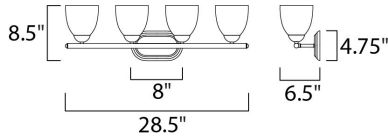

PRODUCT DESCRIPTION

This transitional design works in any style home. Full length oval backplates support simple bell-shaped, Frosted glass shades. Available in Satin Nickel, Matte Black, and Polished Chrome.

MEASUREMENTS

DIMENSION : 28.5" W x 8.5" H x 6.5" Ext
 BACK PLATE : 8" W x 4.75" H x 6.5" HCO
 HANGING WEIGHT : 6.4 lb

LAMPING

INPUT VOLTAGE : 120V
 BULB : 4 x 60W Incandescent E26 Medium , 240W Total
 BULB INCLUDED : (Not Included)
 DIMMABLE : Yes