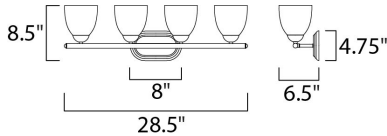

**PRODUCT DESCRIPTION**

This transitional design works in any style home. Intersecting, rectangular tubing finished in your choice of Satin Nickel or Oil Rubbed Bronze gently curves to support simple line Frost glass shades.

**MEASUREMENTS**

DIMENSION : 28.5" W x 8.5" H x 6.5" Ext  
 BACK PLATE : 8" W x 4.75" H x 6.5" HCO  
 HANGING WEIGHT : 6.4 lb

**LAMPING**

INPUT VOLTAGE : 120V  
 BULB : 4 x 60W Incandescent E26 Medium , 240W Total  
 BULB INCLUDED : (Not Included)  
 DIMMABLE : Yes