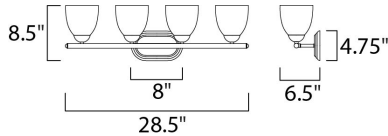

PRODUCT DESCRIPTION

This transitional design works in any style home. Full length oval backplates support simple bell-shaped, Frosted glass shades. Available in Satin Nickel, Matte Black, and Polished Chrome.

MEASUREMENTS

DIMENSION : 28.5" W x 8.5" H x 6.5" Ext
 BACK PLATE : 8" W x 4.75" H x 6.5" HCO
 HANGING WEIGHT : 6.4 lb

LAMPING

INPUT VOLTAGE : 120V
 BULB : 4 x 60W Incandescent E26 Medium , 240W Total
 BULB INCLUDED : (Not Included)
 DIMMABLE :