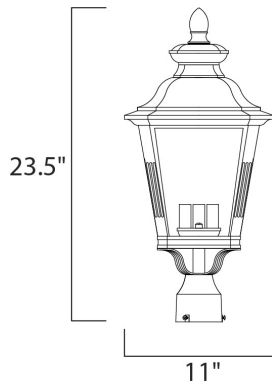

PRODUCT DESCRIPTION

Knoxville is an updated take on the traditional lantern style. Finished in Bronze and with the option of Clear or Frosted glass, our Incandescent version is sure to wow.

MEASUREMENTS

DIMENSION : 11" L x 11" W x 23.5" H

HANGING WEIGHT : 6.6 lb

LAMPING

INPUT VOLTAGE : 120V

BULB : 3 x 40W Incandescent E12 Candelabra , 120W Total

BULB INCLUDED : (Not Included)

DIMMABLE :

FINISHES OPTION