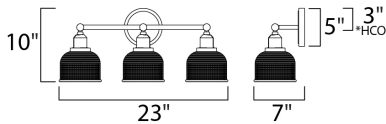

*height from center of outlet to the top of the fixture

MEASUREMENTS

DIMENSION : 23" W x 10" H x 7" Ext
 BACK PLATE : 5" W x 5" H x 3" HCO
 HANGING WEIGHT : 7.04 lb

LAMPING

INPUT VOLTAGE : 120V
 BULB : 3 x 60W Incandescent E26 Medium , 180W Total
 BULB INCLUDED : (Not Included)
 DIMMABLE : Yes