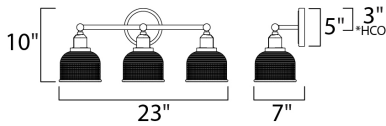

*height from center of outlet to the top of the fixture

MEASUREMENTS

DIMENSION : 23" W x 10" H x 7" Ext
 BACK PLATE : 5" W x 5" H x 3" HCO
 HANGING WEIGHT : 7.04 lb

LAMPING

INPUT VOLTAGE : 120V
 BULB : 3 x 60W Incandescent E26 Medium , 180W Total
 BULB INCLUDED : (Not Included)
 DIMMABLE :