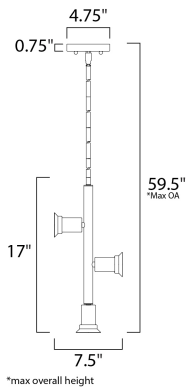

**MEASUREMENTS**

DIMENSION : 17" L x 17" W x 21" H  
 MAX OAH : 59.5" OAH  
 CANOPY : 4.75" W x 0.75" H  
 HANGING WEIGHT : 2.24 lb

**LAMPING**

INPUT VOLTAGE : 120V  
 LUMENS : 495 Rated  
 BULB : 3 x 3.5W LED E26 Medium G40 , 10W Total  
 BULB INCLUDED : (Included)  
 DIMMABLE : Yes  
 COLOR\_TEMP : 2200K

**FINISHES OPTION**

-  Polished Chrome
-  Satin Brass

**MATERIAL**

Steel

**RATINGS**

cULus  
 Dry Location

**ADDITIONAL**

SLOPE: 120  
 OPERATING TEMPERATURE:  
 -20°C (-4°F), 40°C (104°F)