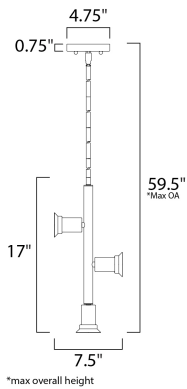

**MEASUREMENTS**

DIMENSION : 17" L x 17" W x 21" H  
 MAX OAH : 59.5" OAH  
 CANOPY : 4.75" W x 0.75" H  
 HANGING WEIGHT : 2.24 lb

**LAMPING**

INPUT VOLTAGE : 120V  
 LUMENS : 495 Rated  
 BULB : 3 x 3.5W LED E26 Medium G40 , 10W Total  
 BULB INCLUDED : (Included)  
 DIMMABLE : Yes  
 COLOR\_TEMP : 2200K

**FINISHES OPTION**

Polished Chrome (PC)

**MATERIAL**

Steel

**RATINGS**

cULus  
 Dry Location

**ADDITIONAL**

SLOPE: 120  
 OPERATING TEMPERATURE:  
 -20°C (-4°F), 40°C (104°F)