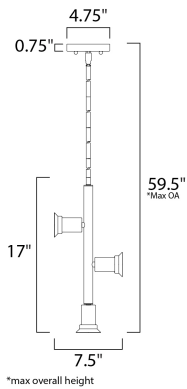

MEASUREMENTS

DIMENSION : 17" L x 17" W x 21" H
 MAX OAH : 59.5" OAH
 CANOPY : 4.75" W x 0.75" H
 HANGING WEIGHT : 2.3 lb

LAMPING

INPUT VOLTAGE : 120V
 LUMENS : 495 Rated
 BULB : 3 x 3.5W LED E26 Medium G40 , 10W Total
 BULB INCLUDED : (Included)
 DIMMABLE : Yes
 COLOR_TEMP : 2200K