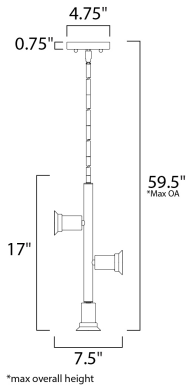

**MEASUREMENTS**

- DIMENSION : 17" W x 21" H
- MAX OAH : 59.5" OAH
- CANOPY : 4.75" W x 0.75" H
- HANGING WEIGHT : 2.54 lb

**LAMPING**

- INPUT VOLTAGE : 120V
- BULB : 3 x 60W Incandescent E26 Medium G40 , 180W Total
- BULB INCLUDED : (Not Included)
- DIMMABLE : Yes