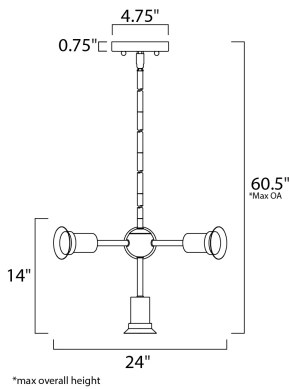

**MEASUREMENTS**

- DIMENSION : 24" L x 24" W x 14" H
- MAX OAH : 60.5" OAH
- CANOPY : 4.75" W x 0.75" H x 4.75" L
- HANGING WEIGHT : 2.98 lb

**LAMPING**

- INPUT VOLTAGE : 120V
- LUMENS : 660 Rated
- BULB : 4 x 3.5W LED E26 Medium G40 , 14W Total
- BULB INCLUDED : (Included)
- DIMMABLE : Yes
- COLOR\_TEMP : 2200K