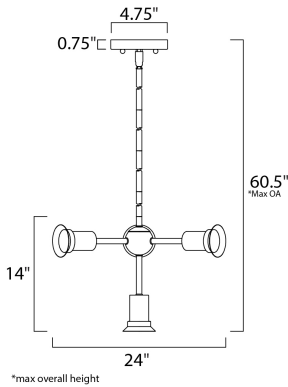

MEASUREMENTS

- DIMENSION : 24" L x 24" W x 14" H
- MAX OAH : 60.5" OAH
- CANOPY : 4.75" W x 0.75" H x 4.75" L
- HANGING WEIGHT : 3.06 lb

LAMPING

- INPUT VOLTAGE : 120V
- LUMENS : 0 Rated
- BULB : 4 x 3.5W LED E26 Medium G40 , 14W Total
- BULB INCLUDED : (Included)
- DIMMABLE : Yes
- COLOR_TEMP : 2200K

FINISHES OPTION

-  Polished Chrome
-  Satin Brass

MATERIAL

Steel

RATINGS

cULus
Dry Location

ADDITIONAL

ADJUSTABLE
SLOPE: 120
OPERATING TEMPERATURE:
-20°C (-4°F), 40°C (104°F)