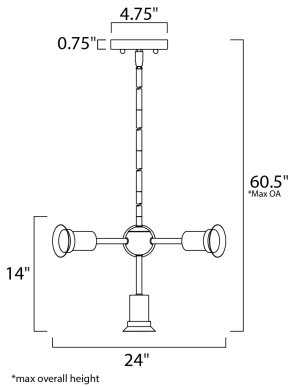

MEASUREMENTS

- DIMENSION : 24" L x 24" W x 14" H
- MAX OAH : 60.5" OAH
- CANOPY : 4.75" W x 0.75" H x 4.75" L
- HANGING WEIGHT : 3.06 lb

LAMPING

- INPUT VOLTAGE : 120V
- LUMENS : 660 Rated
- BULB : 4 x 3.5W LED E26 Medium G40 , 14W Total
- BULB INCLUDED : (Included)
- DIMMABLE : Yes
- COLOR_TEMP : 2200K

FINISHES OPTION

- Polished Chrome (PC)

MATERIAL

Steel

RATINGS

cULus
Dry Location

ADDITIONAL

ADJUSTABLE
SLOPE: 120
OPERATING TEMPERATURE:
-20°C (-4°F), 40°C (104°F)