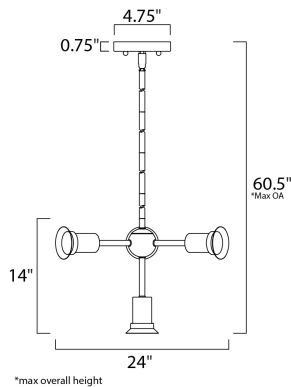

MEASUREMENTS

DIMENSION : 24" L x 24" W x 14" H
 MAX OAH : 60.5" OAH
 CANOPY : 4.75" W x 0.75" H x 4.75" L
 HANGING WEIGHT : 2.98 lb

LAMPING

INPUT VOLTAGE : 120V
 LUMENS : 0 Rated
 BULB : 4 x 3.5W LED E26 Medium G40 , 14W Total
 BULB INCLUDED : (Included)
 DIMMABLE : Yes
 COLOR_TEMP : 2200K

FINISHES OPTION

 Polished Chrome
 Satin Brass

MATERIAL

Steel

RATINGS

cULus
 Dry Location

ADDITIONAL

ADJUSTABLE
 SLOPE: 120
 OPERATING TEMPERATURE:
 -20°C (-4°F), 40°C (104°F)