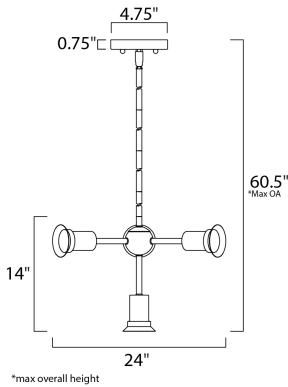

MEASUREMENTS

- DIMENSION : 24" L x 24" W x 14" H
- MAX OAH : 60.5" OAH
- CANOPY : 4.75" W x 0.75" H x 4.75" L
- HANGING WEIGHT : 2.98 lb

LAMPING

- INPUT VOLTAGE : 120V
- LUMENS : 660 Rated
- BULB : 4 x 3.5W LED E26 Medium G40 , 14W Total
- BULB INCLUDED : (Included)
- DIMMABLE : Yes
- COLOR_TEMP : 2200K

FINISHES OPTION

- Polished Chrome (PC)
- Satin Brass (SBR)

MATERIAL

Steel

RATINGS

cULus
Dry Location

ADDITIONAL

ADJUSTABLE
SLOPE: 120
OPERATING TEMPERATURE:
-20°C (-4°F), 40°C (104°F)