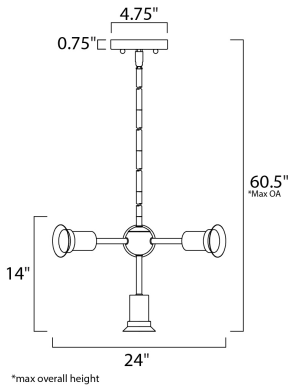

MEASUREMENTS

- DIMENSION : 24" L x 24" W x 14" H
- MAX OAH : 60.5" OAH
- CANOPY : 4.75" W x 0.75" H x 4.75" L
- HANGING WEIGHT : 2.98 lb

LAMPING

- INPUT VOLTAGE : 120V
- LUMENS : 660 Rated
- BULB : 4 x 3.5W LED E26 Medium G40 , 14W Total
- BULB INCLUDED : (Included)
- DIMMABLE : Yes
- COLOR_TEMP : 2200K

FINISHES OPTION

-  Polished Chrome (PC)
-  Satin Brass (SBR)

MATERIAL

Steel

RATINGS

cULus
Dry Location

ADDITIONAL

ADJUSTABLE
SLOPE: 120
OPERATING TEMPERATURE:
-20°C (-4°F), 40°C (104°F)