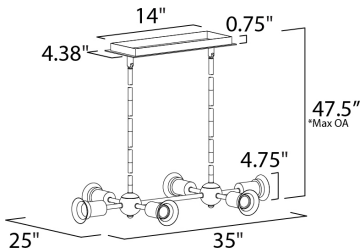

**MEASUREMENTS**

- DIMENSION : 35" L x 25" W x 4.75" H
- MAX OAH : 47.5" OAH
- CANOPY : 4.38" W x 0.75" H x 14.13" L
- HANGING WEIGHT : 6.11 lb

**LAMPING**

- INPUT VOLTAGE : 120V
- BULB : 6 x 60W Incandescent E26 Medium G40 , 360W Total
- BULB INCLUDED : (Not Included)
- DIMMABLE : Yes

\*max overall height

**FINISHES OPTION**

-  Polished Chrome (PC)

**MATERIAL**

Steel

**RATINGS**

cULus  
Dry Location

**ADDITIONAL**