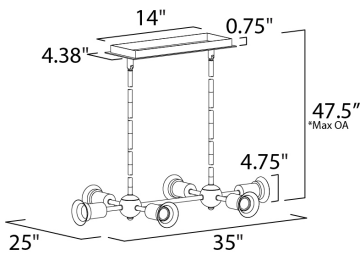

\*max overall height

**MEASUREMENTS**

- DIMENSION : 35" L x 25" W x 4.75" H
- MAX OAH : 47.5" OAH
- CANOPY : 4.38" W x 0.75" H x 14.13" L
- HANGING WEIGHT : 4.47 lb

**LAMPING**

- INPUT VOLTAGE : 120V
- LUMENS : 990 Rated
- BULB : 6 x 3.5W LED E26 Medium G40 , 21W Total
- BULB INCLUDED : (Included)
- DIMMABLE : Yes
- COLOR\_TEMP : 2200K