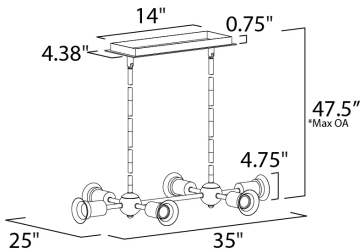

*max overall height

MEASUREMENTS

- DIMENSION : 35" L x 25" W x 4.75" H
- MAX OAH : 47.5" OAH
- CANOPY : 4.38" W x 0.75" H x 14.13" L
- HANGING WEIGHT : 4.47 lb

LAMPING

- INPUT VOLTAGE : 120V
- LUMENS : 990 Rated
- BULB : 6 x 3.5W LED E26 Medium G40 , 21W Total
- BULB INCLUDED : (Included)
- DIMMABLE : Yes
- COLOR_TEMP : 2200K

FINISHES OPTION

-  Polished Chrome
-  Satin Brass

MATERIAL

Steel

RATINGS

cULus
Dry Location

ADDITIONAL

ADJUSTABLE
SLOPE: 120
OPERATING TEMPERATURE:
-20°C (-4°F), 40°C (104°F)