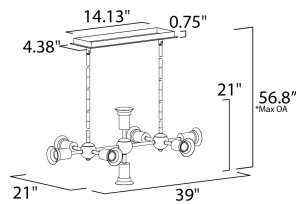

MEASUREMENTS

- DIMENSION : 39" L x 21" W x 21" H
- MAX OAH : 56.8" OAH
- CANOPY : 4.38" W x 0.75" H x 14.13" L
- HANGING WEIGHT : 2.6 lb

LAMPING

- INPUT VOLTAGE : 120V
- BULB : 8 x 60W Incandescent E26 Medium G40 , 480W Total
- BULB INCLUDED : (Not Included)
- DIMMABLE : Yes