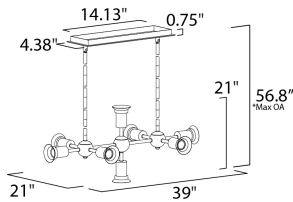

**MEASUREMENTS**

- DIMENSION : 39" L x 21" W x 21" H
- MAX OAH : 56.8" OAH
- CANOPY : 4.38" W x 0.75" H x 14.13" L
- HANGING WEIGHT : 5.96 lb

**LAMPING**

- INPUT VOLTAGE : 120V
- LUMENS : 1,320 Rated
- BULB : 8 x 3.5W LED E26 Medium G40 , 28W Total
- BULB INCLUDED : (Included)
- DIMMABLE : Yes
- COLOR\_TEMP : 2200K