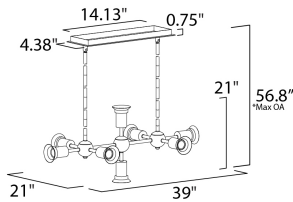

MEASUREMENTS

- DIMENSION : 39" L x 21" W x 21" H
- MAX OAH : 56.8" OAH
- CANOPY : 4.38" W x 0.75" H x 14.13" L
- HANGING WEIGHT : 6.12 lb

LAMPING

- INPUT VOLTAGE : 120V
- LUMENS : 1,320 Rated
- BULB : 8 x 3.5W LED E26 Medium G40 , 28W Total
- BULB INCLUDED : (Included)
- DIMMABLE : Yes
- COLOR_TEMP : 2200K