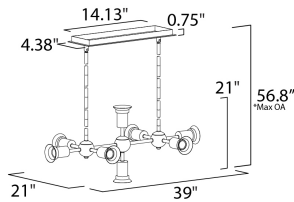

MEASUREMENTS

- DIMENSION : 39" L x 21" W x 21" H
- MAX OAH : 56.8" OAH
- CANOPY : 4.38" W x 0.75" H x 14.13" L
- HANGING WEIGHT : 5.96 lb

LAMPING

- INPUT VOLTAGE : 120V
- LUMENS : 1,320 Rated
- BULB : 8 x 3.5W LED E26 Medium G40 , 28W Total
- BULB INCLUDED : (Included)
- DIMMABLE : Yes
- COLOR_TEMP : 2200K