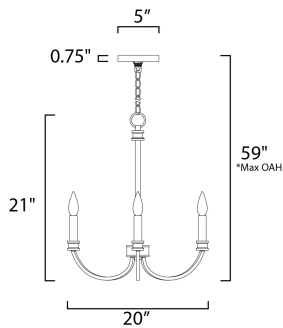

FINISHES OPTION

-  Black / Antique Brass (BKAB)
-  Weathered White/Gold Leaf (WWTGL)

MATERIAL

Steel

RATINGS

cULus
Dry Location

ADDITIONAL

RATED LIFE 2500 Hours
OPERATING TEMPERATURE:
-20°C (-4°F), 40°C (104°F)

MEASUREMENTS

- DIMENSION : 20" W x 21" H
- MAX OAH : 59" OAH
- CANOPY : 5" W x 0.75" H x 5" L
- HANGING WEIGHT : 3.15 lb

LAMPING

- INPUT VOLTAGE : 120V
- BULB : 3 x 60W Incandescent E12 Candelabra , 180W Total
- BULB INCLUDED : (Not Included)
- DIMMABLE :