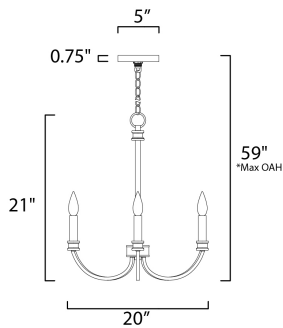

FINISHES OPTION

-  Black / Antique Brass (BKAB)
-  Weathered White/Gold Leaf (WWTGL)

MATERIAL

Steel

RATINGS

cULus
Dry Location

ADDITIONAL

RATED LIFE 2500 Hours
OPERATING TEMPERATURE:
-20°C (-4°F), 40°C (104°F)

MEASUREMENTS

- DIMENSION : 20" W x 21" H
- MAX OAH : 59" OAH
- CANOPY : 5" W x 0.75" H x 5" L
- HANGING WEIGHT : 3.15 lb

LAMPING

- INPUT VOLTAGE : 120V
- BULB : 3 x 60W Incandescent E12 Candelabra , 180W Total
- BULB INCLUDED : (Not Included)