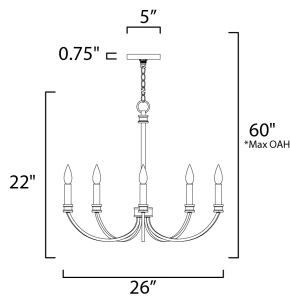

FINISHES OPTION

-  Black / Antique Brass (BKAB)
-  Weathered White/Gold Leaf (WWTGL)

MATERIAL

Steel

RATINGS

cULus
Dry Location

ADDITIONAL

OPERATING TEMPERATURE:
-20°C (-4°F), 40°C (104°F)

*max overall height

MEASUREMENTS

- DIMENSION : 26" W x 22" H
- MAX OAH : 60" OAH
- CANOPY : 5" W x 0.75" H x 5" L
- HANGING WEIGHT : 4.41 lb

LAMPING

- INPUT VOLTAGE : 120V
- BULB : 5 x 60W Incandescent E12 Candelabra , 300W Total
- BULB INCLUDED : (Not Included)
- DIMMABLE :