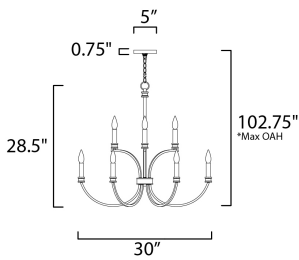

*max overall height

MEASUREMENTS

DIMENSION : 30" W x 28.25" H
 CANOPY : 5" W x 0.75" H
 HANGING WEIGHT : 9.26 lb

LAMPING

INPUT VOLTAGE : 120V
 BULB : 9 x 60W Incandescent E12 Candelabra , 60W Total
 BULB INCLUDED : (Not Included)
 DIMMABLE :