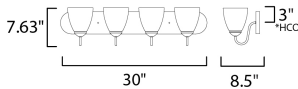

PRODUCT DESCRIPTION

This transitional design works in any style home. Full length oval backplates support simple bell-shaped, Frosted glass shades. Available in Satin Nickel, Matte Black, and Polished Chrome.