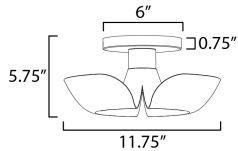

MEASUREMENTS

DIMENSION : 11.75" L x 11.75" W x 5.75" H
 CANOPY : 6" W x 0.75" H x 6" L
 HANGING WEIGHT : 1.76 lb

LAMPING

INPUT VOLTAGE : 120V
 LUMENS : 320 Rated (260 Del.)
 BULB : 1 x 4W LED E26 Medium , 4W Total
 BULB INCLUDED : (Included)
 DIMMABLE : Y
 CRI : 90 CRI
 COLOR_TEMP : 3000K