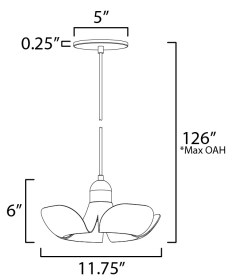

PRODUCT DESCRIPTION

Incurved metal petals of Storm Grey or White finish with Satin Brass caps make oversized biophilic light fixtures. Available as wall sconces or pendants, the various configurations provide playful forms both nostalgic or youthful. Pair with a white G25 lamp or reflector lamp to complete the look.

MEASUREMENTS

DIMENSION : 11.75" L x 11.75" W x 6" H
 MAX OAH : 126" OAH
 CANOPY : 5" W x 0.25" H x 5" L
 HANGING WEIGHT : 1.65 lb

LAMPING

INPUT VOLTAGE : 120V
 LUMENS : 320 Rated (260 Del.)
 BULB : 1 x 4W LED E26 Medium , 4W Total
 BULB INCLUDED : (Included)
 DIMMABLE : Y
 CRI : 90 CRI
 COLOR_TEMP : 3000K

*max overall height

FINISHES OPTION

-  Silver Gold / Satin Brass (SGSBR)
-  White/Satin Brass (WTSBR)

MATERIAL

Aluminum,Steel

RATINGS

ULDry Location

ADDITIONAL