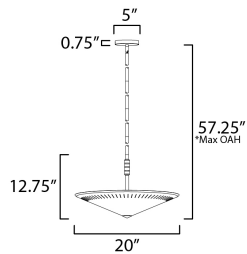

MEASUREMENTS

- DIMENSION : 20" W x 12.75" H
- MAX OAH : 57.25" OAH
- CANOPY : 5" W x 0.75" H
- HANGING WEIGHT : 10.25 lb

LAMPING

- INPUT VOLTAGE : 120V
- BULB : 3 x 60W Incandescent E26 Medium , 180W Total
- BULB INCLUDED : (Not Included)
- DIMMABLE :