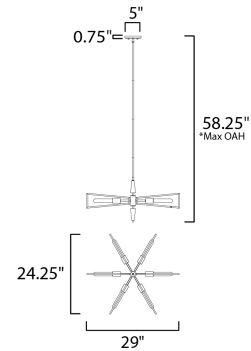

**FINISHES OPTION**

Black / Satin Brass (BKSBR)

**MATERIAL**

Steel

**RATINGS**

cETLus  
Dry Location

**ADDITIONAL**

SLOPE: 90  
OPERATING TEMPERATURE:  
-20°C (-4°F), 40°C (104°F)

**MEASUREMENTS**

DIMENSION : 29" L x 29" W x 24.25" H  
MAX OAH : 58.25" OAH  
CANOPY : 5" W x 0.75" H x 5" L  
HANGING WEIGHT : 7.04 lb

**LAMPING**

INPUT VOLTAGE : 120V  
BULB : 6 x 60W Incandescent E26 Medium , 360W Total  
BULB INCLUDED : (Not Included)  
DIMMABLE :