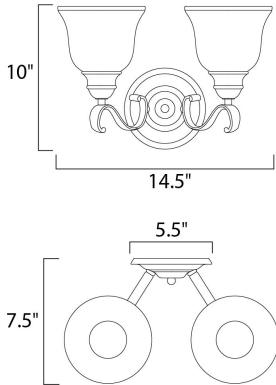

PRODUCT DESCRIPTION

A beautiful transitional collection with long flowing arms. Cool Ice glass perfectly compliments the rich Black finish.

MEASUREMENTS

DIMENSION : 14.5" W x 10" H x 7.5" Ext
 BACK PLATE : 5.3" W x 5.3" H x 5.5" HCO
 HANGING WEIGHT : 4.76 lb

LAMPING

INPUT VOLTAGE : 120V
 BULB : 2 x 60W Incandescent E26 Medium , 120W Total
 BULB INCLUDED : (Not Included)
 DIMMABLE : Yes

FINISHES OPTION

 Black

GLASS

Ice IC

MATERIAL

Steel, Glass