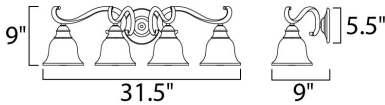

**PRODUCT DESCRIPTION**

A beautiful transitional collection with long flowing arms. Cool Ice glass perfectly compliments the rich Black finish.

**MEASUREMENTS**

- DIMENSION : 31.5" W x 9" H x 9" Ext
- BACK PLATE : 5.5" W x 5.5" H x 6" HCO
- HANGING WEIGHT : 9.26 lb