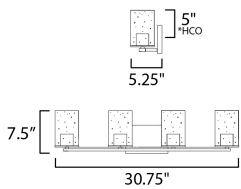

LAMPING

INPUT VOLTAGE : 120V
BULB : 4 x 60W Incandescent E26 Medium , 240W Total
BULB INCLUDED : (Not Included)
DIMMABLE :
LIGHTING_DIRECTION : Up/Down