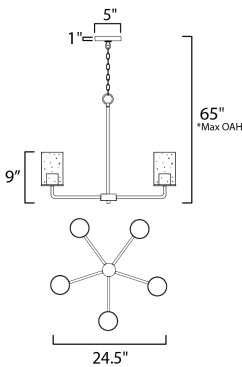

ADDITIONAL

OPERATING TEMPERATURE:
-20°C (-4°F), 40°C (104°F)

MEASUREMENTS

- DIMENSION : 24.5" W x 9" H
- MAX OAH : 65" OAH
- CANOPY : 5" W x 1" H x 5" L
- HANGING WEIGHT : 9.26 lb

LAMPING

- INPUT VOLTAGE : 120V
- BULB : 5 x 60W Incandescent E26 Medium , 300W Total
- BULB INCLUDED : (Not Included)
- DIMMABLE :