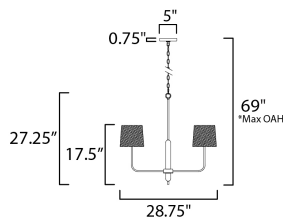

PRODUCT DESCRIPTION

Natural White Oak wood details are featured plainly on a slim Matte Black metal frame. Oversized off-white linen shades cover sockets for a minimalist and natural look. Available in multiple configurations of chandelier and a wall sconce.

*max overall height

MEASUREMENTS

- DIMENSION : 28.75" L x 28.75" W x 27.25" H
- MAX OAH : 69" OAH
- CANOPY : 5" W x 0.75" H x 5" L
- HANGING WEIGHT : 6.82 lb

LAMPING

- INPUT VOLTAGE : 120V
- BULB : 5 x 60W Incandescent E26 Medium , 300W Total
- BULB INCLUDED : (Not Included)
- DIMMABLE :