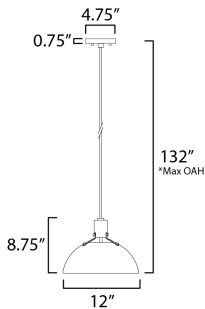

PRODUCT DESCRIPTION

Sockets are suspended above a metal spun dome in your choice of Black or White with Gold accents or Satin Nickel with Black accents. A clean and simple approach to modern or transitional lighting, the opening allows light to shine through the opening atop while providing functional light below. This break in the two parts is supported with straps and decorative rivets in complimentary finishes for a subtly tasteful two-tone finish. A coordinating pin-up wall sconce offers a bedside application to this design with integrated switch on its back plate and two feet of cord cover that can be removed and hardwired per your preference.

FINISHES OPTION

-  Antique Brass / Black (ABBK)
-  Satin Nickel (SN)
-  White/Satin Brass (WTSBR)

MATERIAL

Steel, Aluminum

RATINGS

cETLus
Dry Location

ADDITIONAL

OPERATING TEMPERATURE:
-20°C (-4°F), 40°C (104°F)

MEASUREMENTS

- DIMENSION : 12" L x 12" W x 8.75" H
- MAX OAH : 132" OAH
- CANOPY : 4.75" W x 0.75" H x 4.75" L
- HANGING WEIGHT : 1.92 lb

LAMPING

- INPUT VOLTAGE : 120V
- BULB : 1 x 60W Incandescent E26 Medium , 60W Total
- BULB INCLUDED : (Not Included)