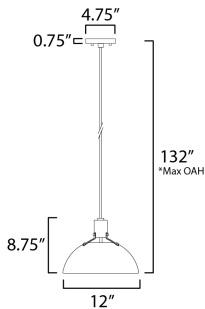

**PRODUCT DESCRIPTION**

Sockets are suspended above a metal spun dome in your choice of Black or White with Gold accents or Satin Nickel with Black accents. A clean and simple approach to modern or transitional lighting, the opening allows light to shine through the opening atop while providing functional light below. This break in the two parts is supported with straps and decorative rivets in complimentary finishes for a subtly tasteful two-tone finish. A coordinating pin-up wall sconce offers a bedside application to this design with integrated switch on its back plate and two feet of cord cover that can be removed and hardwired per your preference.

**MEASUREMENTS**

- DIMENSION : 12" L x 12" W x 8.75" H
- MAX OAH : 132" OAH
- HANGING WEIGHT : 1.92 lb

**LAMPING**

- INPUT VOLTAGE : 120V
- BULB : 1 x 60W Incandescent E26 Medium , 60W Total
- BULB INCLUDED : (Not Included)
- DIMMABLE :