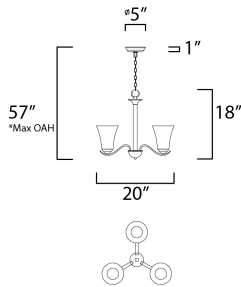

**PRODUCT DESCRIPTION**

Gently waving arms of Satin Nickel or Oil Rubbed Bronze support tall-profile Frosted glass shades creating a scale normally not found in this category of lighting. The bath vanity may be installed up or down and also includes a Polished Chrome finish.

\*max overall height

**MEASUREMENTS**

- DIMENSION : 20" L x 20" W x 18" H
- MAX OAH : 57" OAH
- CANOPY : 5" W x 1" H x 5" L
- HANGING WEIGHT : 7.15 lb

**LAMPING**

- INPUT VOLTAGE : 120V
- BULB : 3 x 60W Incandescent E26 Medium , 180W Total
- BULB INCLUDED : (Not Included)
- DIMMABLE : Yes